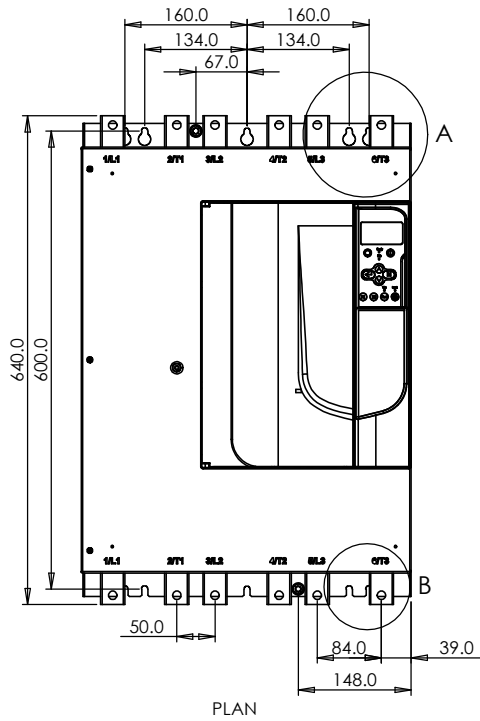

DO NOT SCALE DRAWING, IF IN DOUBT, PLEASE ASK.

CTLS G4 700 - 1000B
Customer Drawing

DWN: J.Clarke 09/04/2013

C	09/04/2013	Update Parts	Scale: 1:5	Sheet: A3	Sheet 1 of 2	Drawing Number:	Rev:
Rev	Date	Revision Note.	Drawing File Name: 722-14364-00			722-14364-00	C

DO NOT SCALE DRAWING, IF IN DOUBT, PLEASE ASK.

EXPLODED VIEW

			DWN: J.Clarke 09/04/2013			CTLS G4 700 - 1000B Customer Drawing		
C	09/04/2013	Update Parts	Scale: 1:10	Sheet: A3	Sheet 2 of 2	Drawing Number:	Rev:	
Rev	Date	Revision Note.	Drawing File Name: 722-14364-00			722-14364-00	C	