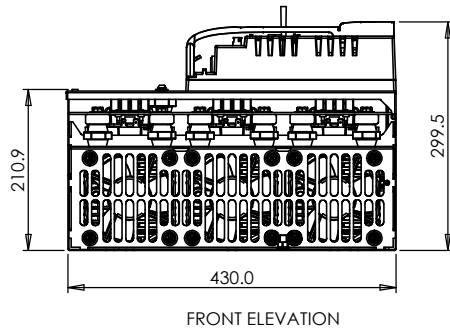

DO NOT SCALE DRAWING, IF IN DOUBT, PLEASE ASK.

CTLS G4 700 - 1000B
Customer Drawing

DWN: J.Clarke 09/04/2013

C	09/04/2013	Update Parts	Scale: 1:5	Sheet: A3	Sheet 1 of 2	Drawing Number:	Rev:
Rev	Date	Revision Note.	Drawing File Name: 722-14364-00			722-14364-00	C

DO NOT SCALE DRAWING, IF IN DOUBT, PLEASE ASK.

EXPLODED VIEW

			DWN: J.Clarke 09/04/2013			CTLS G4 700 - 1000B Customer Drawing		
C	09/04/2013	Update Parts	Scale: 1:10	Sheet: A3	Sheet 2 of 2	Drawing Number:	Rev:	
Rev	Date	Revision Note.	Drawing File Name: 722-14364-00			722-14364-00	C	