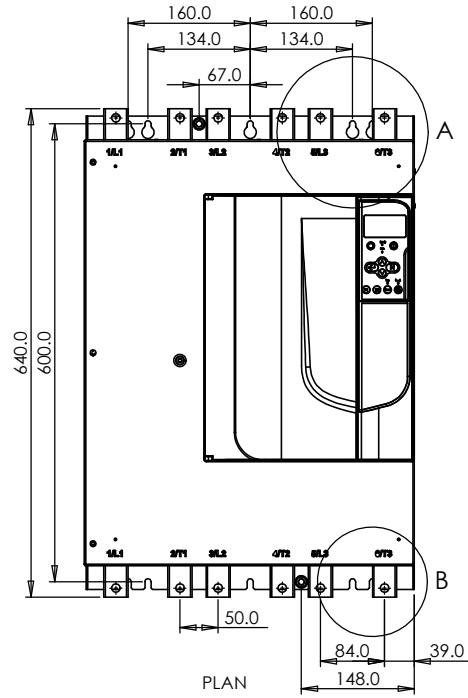

DO NOT SCALE DRAWING, IF IN DOUBT, PLEASE ASK.

CTLS G4 500 - 580B
Customer Drawing

DWN: J.Clare 10/04/2013

B	10/04/2013	Update Parts	Scale: 1:10	Sheet: A3	Sheet 1 of 2	Drawing Number:	Rev:
Rev	Date	Revision Note.	Drawing File Name: 722-14360-00		722-14360-00	B	

DO NOT SCALE DRAWING, IF IN DOUBT, PLEASE ASK.

EXPLODED VIEW

			DWN: J.Clarke 10/04/2013				CTLS G4 500 - 580B Customer Drawing		
B	10/04/2013	Update Parts	Scale: 1:9	Sheet: A3	Sheet 2 of 2	Drawing Number:	Rev:		
Rev	Date	Revision Note.	Drawing File Name: 722-14360-00			722-14360-00	B		