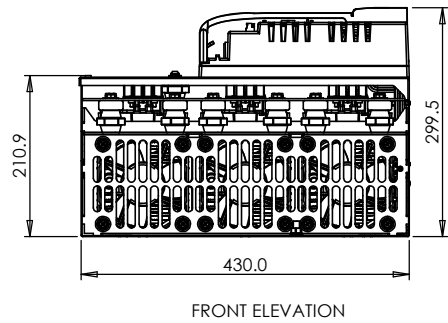

DO NOT SCALE DRAWING, IF IN DOUBT, PLEASE ASK.

CTLS G4 500 - 580B
Customer Drawing

DWN: J.Clare 10/04/2013

B	10/04/2013	Update Parts	Scale: 1:10	Sheet: A3	Sheet 1 of 2	Drawing Number:	Rev:
Rev	Date	Revision Note.	Drawing File Name: 722-14360-00		722-14360-00	B	

DO NOT SCALE DRAWING, IF IN DOUBT, PLEASE ASK.

EXPLODED VIEW

			DWN: J.Clarke 10/04/2013				CTLS G4 500 - 580B Customer Drawing		
B	10/04/2013	Update Parts	Scale: 1:9	Sheet: A3	Sheet 2 of 2	Drawing Number:	Rev:		
Rev	Date	Revision Note.	Drawing File Name: 722-14360-00			722-14360-00	B		