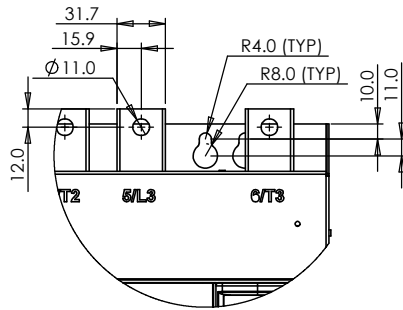

DO NOT SCALE DRAWING, IF IN DOUBT, PLEASE ASK.

CTLS G4 500 - 580B
Customer Drawing

DWN: J.Clare 10/04/2013

B	10/04/2013	Update Parts	Scale: 1:10	Sheet: A3	Sheet 1 of 2	Drawing Number:	Rev:
Rev	Date	Revision Note.	Drawing File Name: 722-14360-00		722-14360-00	B	

DO NOT SCALE DRAWING, IF IN DOUBT, PLEASE ASK.

EXPLODED VIEW

			DWN: J.Clarke 10/04/2013				CTLS G4 500 - 580B Customer Drawing		
B	10/04/2013	Update Parts	Scale: 1:9	Sheet: A3	Sheet 2 of 2	Drawing Number:	Rev:		
Rev	Date	Revision Note.	Drawing File Name: 722-14360-00			722-14360-00	B		