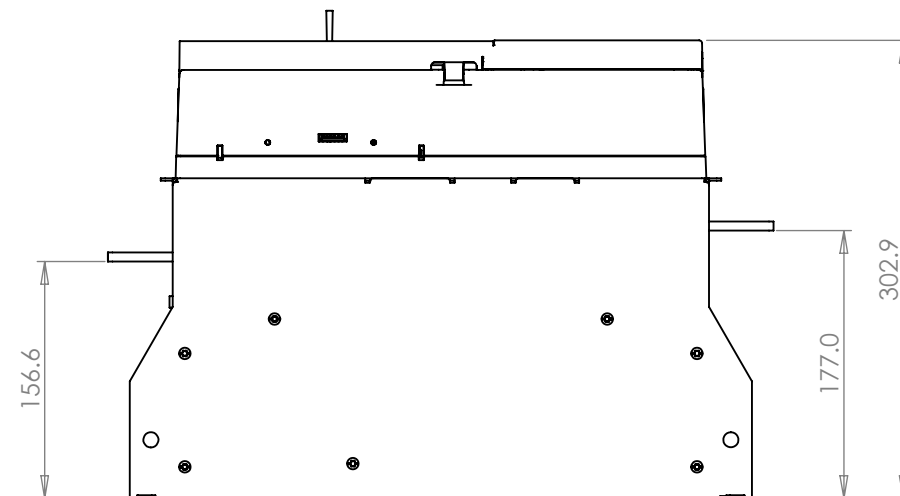

DO NOT SCALE DRAWING, IF IN DOUBT, PLEASE ASK.

G3B General Assembly 255-425A  
CTLS

DWN: T.Alton 19/10/2011

A	16/07/2012	Initial release	Scale: 1:5	Sheet: A3	Sheet 1 of 2	Drawing Number:	Rev:
Rev	Date	Revision Note.	Drawing File Name: 722-14368-00			722-14368-00	<b>A</b>

DO NOT SCALE DRAWING, IF IN DOUBT, PLEASE ASK.

G3B General Assembly 255-425A  
CTLs

DWN: T.Alton 19/10/2011

A	16/07/2012	Initial release	Scale: 1:8	Sheet: A3	Sheet 2 of 2	Drawing Number:	Rev:
Rev	Date	Revision Note.	Drawing File Name: 722-14368-00			722-14368-00	A