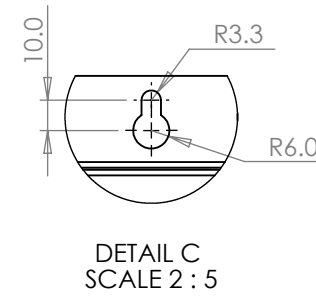

DO NOT SCALE DRAWING, IF IN DOUBT, PLEASE ASK.

G3B General Assembly 255-425A  
CTLS

DWN: T.Alton 19/10/2011

A	16/07/2012	Initial release	Scale: 1:5	Sheet: A3	Sheet 1 of 2	Drawing Number:	Rev:
Rev	Date	Revision Note.	Drawing File Name: 722-14368-00			722-14368-00	<b>A</b>

DO NOT SCALE DRAWING, IF IN DOUBT, PLEASE ASK.

G3B General Assembly 255-425A  
CTLs

DWN: T.Alton 19/10/2011

A	16/07/2012	Initial release	Scale: 1:8	Sheet: A3	Sheet 2 of 2	Drawing Number:	Rev:
Rev	Date	Revision Note.	Drawing File Name: 722-14368-00			722-14368-00	A