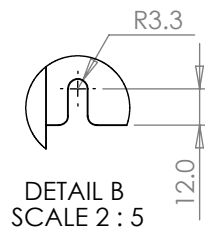

DO NOT SCALE DRAWING, IF IN DOUBT, PLEASE ASK.

G3B General Assembly 255-425A  
CTLS

DWN: T.Alton 19/10/2011

A	16/07/2012	Initial release	Scale: 1:5	Sheet: A3	Sheet 1 of 2	Drawing Number:	Rev:
Rev	Date	Revision Note.	Drawing File Name: 722-14368-00			722-14368-00	<b>A</b>

DO NOT SCALE DRAWING, IF IN DOUBT, PLEASE ASK.

G3B General Assembly 255-425A  
CTLs

DWN: T.Alton 19/10/2011

A	16/07/2012	Initial release	Scale: 1:8	Sheet: A3	Sheet 2 of 2	Drawing Number:	Rev:
Rev	Date	Revision Note.	Drawing File Name: 722-14368-00			722-14368-00	A