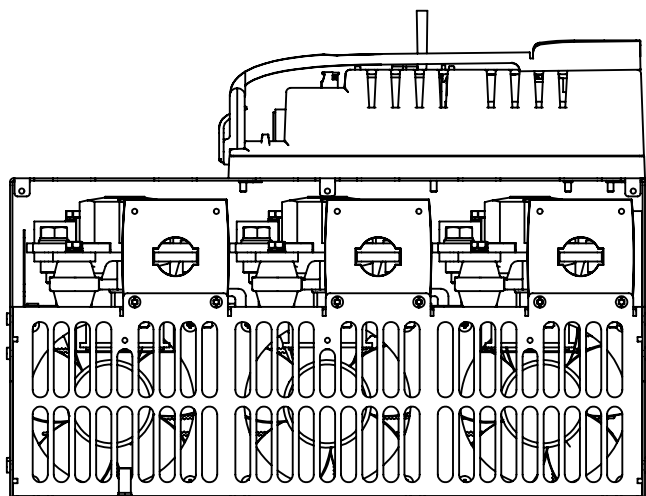

DO NOT SCALE DRAWING, IF IN DOUBT, PLEASE ASK.

G3B General Assembly 255-425A  
CTLS

DWN: T.Alton 19/10/2011

A	16/07/2012	Initial release	Scale: 1:5	Sheet: A3	Sheet 1 of 2	Drawing Number:	Rev:
Rev	Date	Revision Note.	Drawing File Name: 722-14368-00			722-14368-00	<b>A</b>

DO NOT SCALE DRAWING, IF IN DOUBT, PLEASE ASK.

G3B General Assembly 255-425A  
CTLs

DWN: T.Alton 19/10/2011

A	16/07/2012	Initial release	Scale: 1:8	Sheet: A3	Sheet 2 of 2	Drawing Number:	Rev:
Rev	Date	Revision Note.	Drawing File Name: 722-14368-00			722-14368-00	A