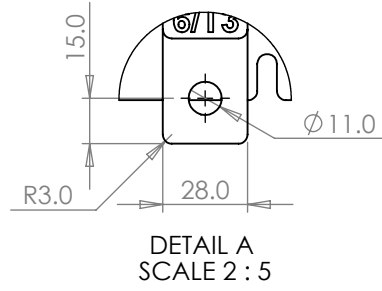

DO NOT SCALE DRAWING, IF IN DOUBT, PLEASE ASK.

G3B General Assembly 255-425A  
CTLS

DWN: T.Alton 19/10/2011

A	16/07/2012	Initial release	Scale: 1:5	Sheet: A3	Sheet 1 of 2	Drawing Number:	Rev:
Rev	Date	Revision Note.	Drawing File Name: 722-14368-00			722-14368-00	<b>A</b>

DO NOT SCALE DRAWING, IF IN DOUBT, PLEASE ASK.

G3B General Assembly 255-425A  
CTLs

DWN: T.Alton 19/10/2011

A	16/07/2012	Initial release	Scale: 1:8	Sheet: A3	Sheet 2 of 2	Drawing Number:	Rev:
Rev	Date	Revision Note.	Drawing File Name: 722-14368-00			722-14368-00	A