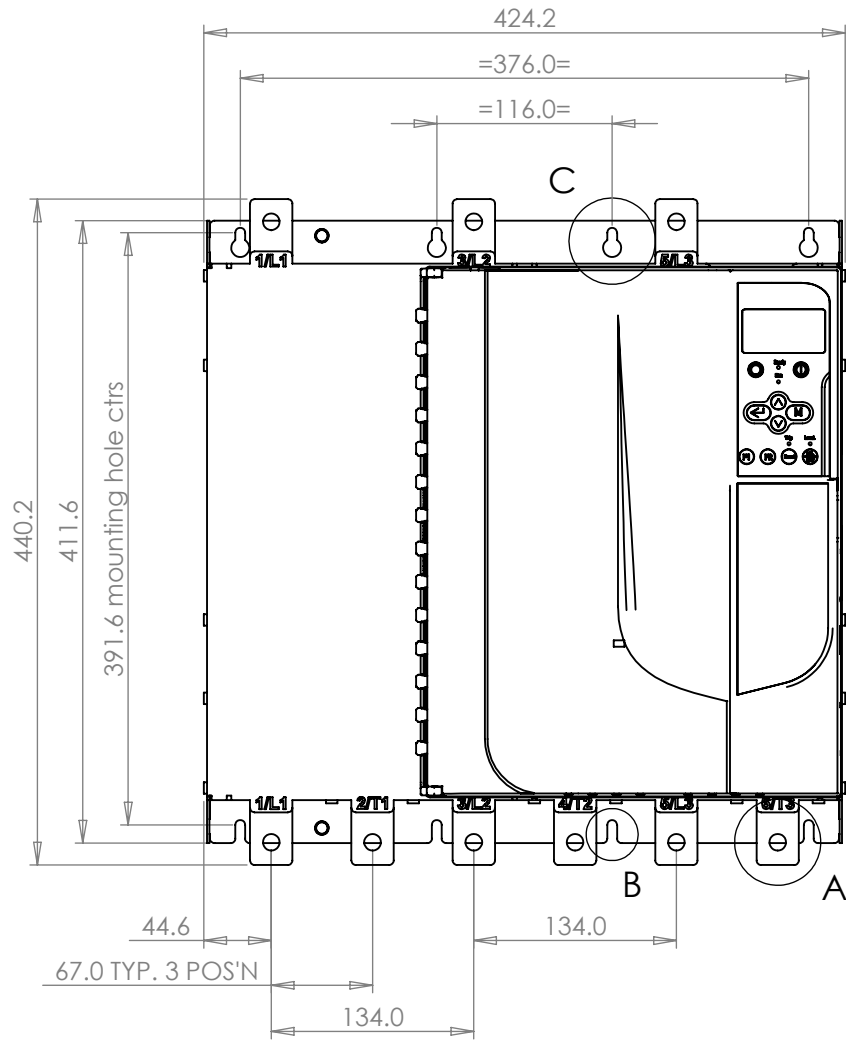

DO NOT SCALE DRAWING, IF IN DOUBT, PLEASE ASK.

G3B General Assembly 255-425A  
CTLS

DWN: T.Alton 19/10/2011

A	16/07/2012	Initial release	Scale: 1:5	Sheet: A3	Sheet 1 of 2	Drawing Number:	Rev:
Rev	Date	Revision Note.	Drawing File Name: 722-14368-00			722-14368-00	<b>A</b>

DO NOT SCALE DRAWING, IF IN DOUBT, PLEASE ASK.

G3B General Assembly 255-425A  
CTLs

DWN: T.Alton 19/10/2011

A	16/07/2012	Initial release	Scale: 1:8	Sheet: A3	Sheet 2 of 2	Drawing Number:	Rev:
Rev	Date	Revision Note.	Drawing File Name: 722-14368-00			722-14368-00	A